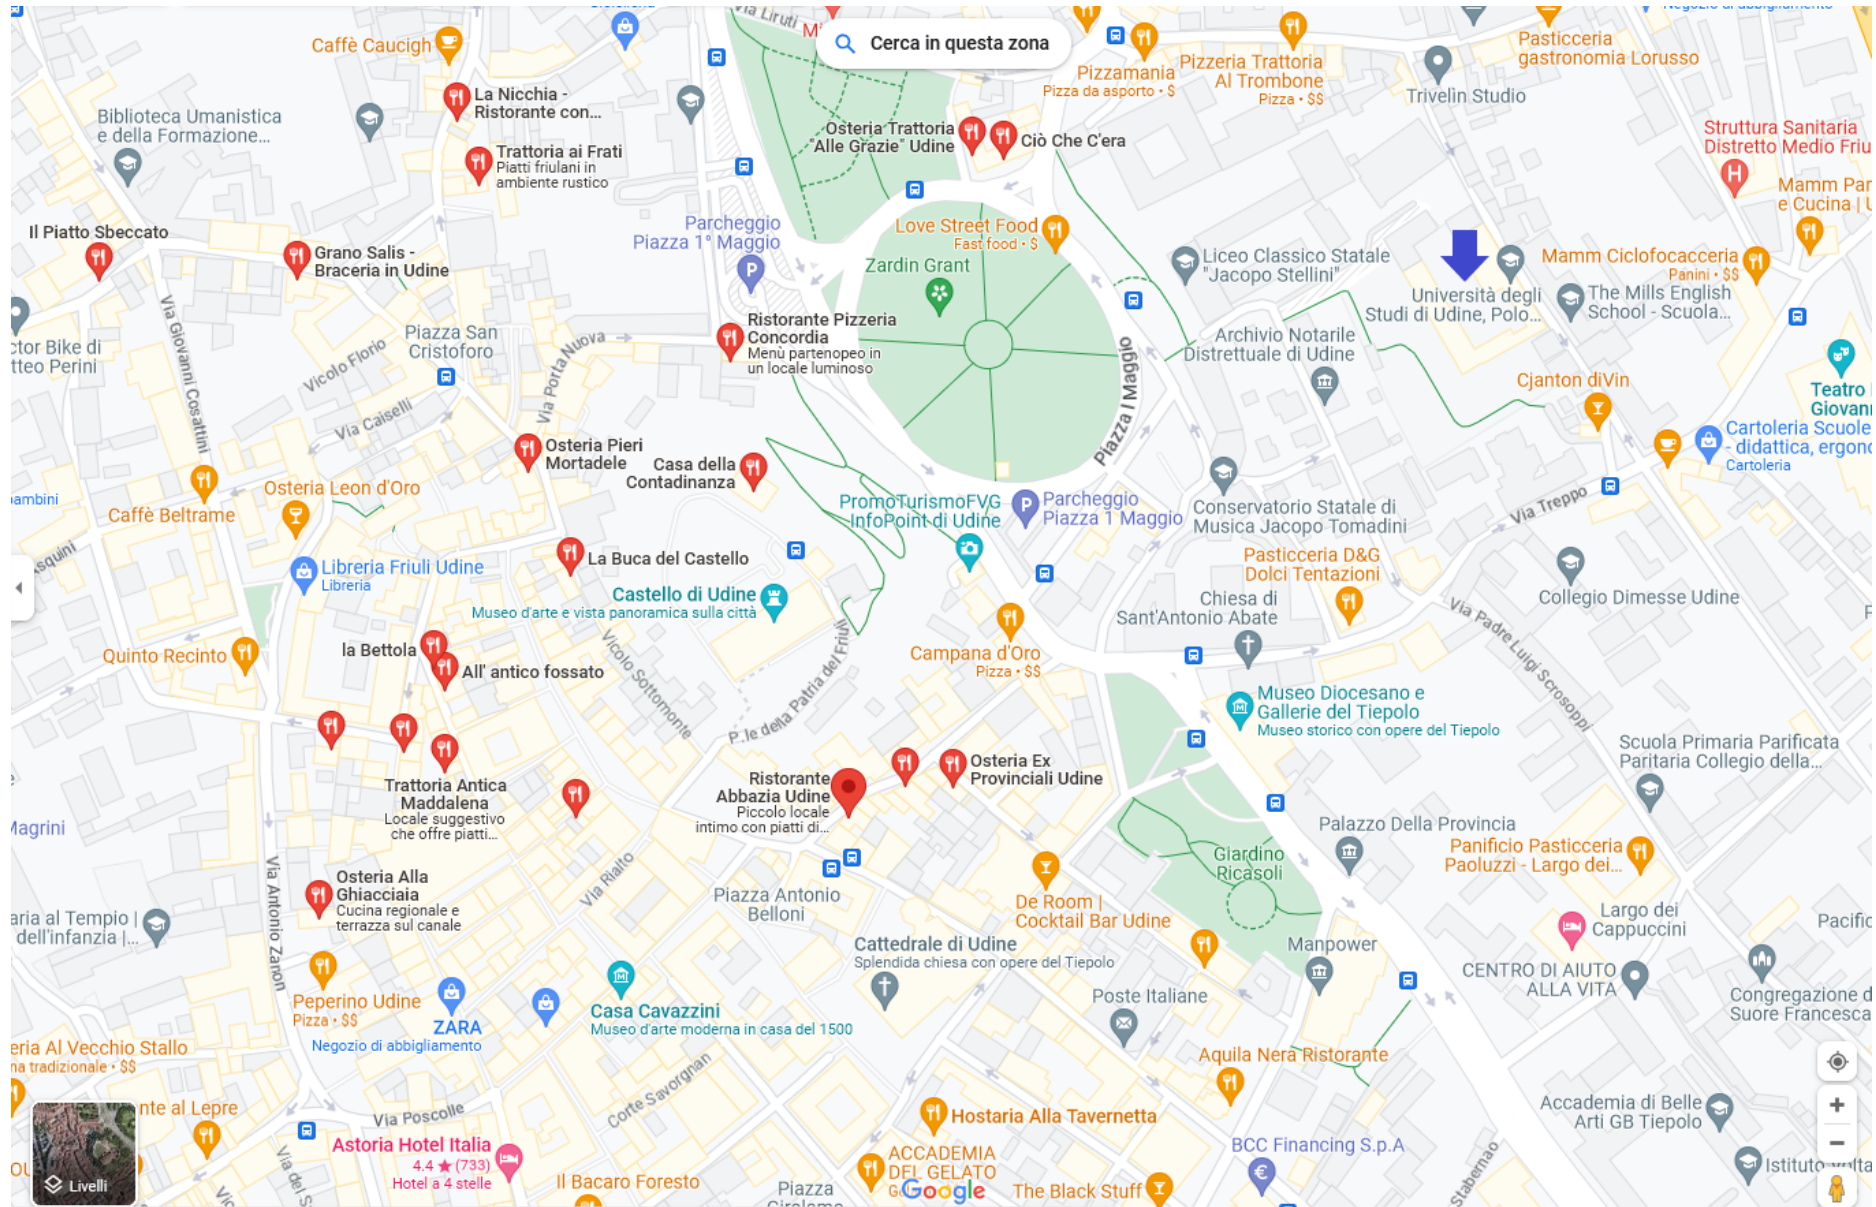

RESTAURANTS IN THE CENTER OF UDINE

 Department of Economics and Statistics - DIES

 Trattorie/ Pizzerie

 Restaurants

<https://www.google.com/maps/search/Ristoranti/@46.0646473,13.2348514,17z>